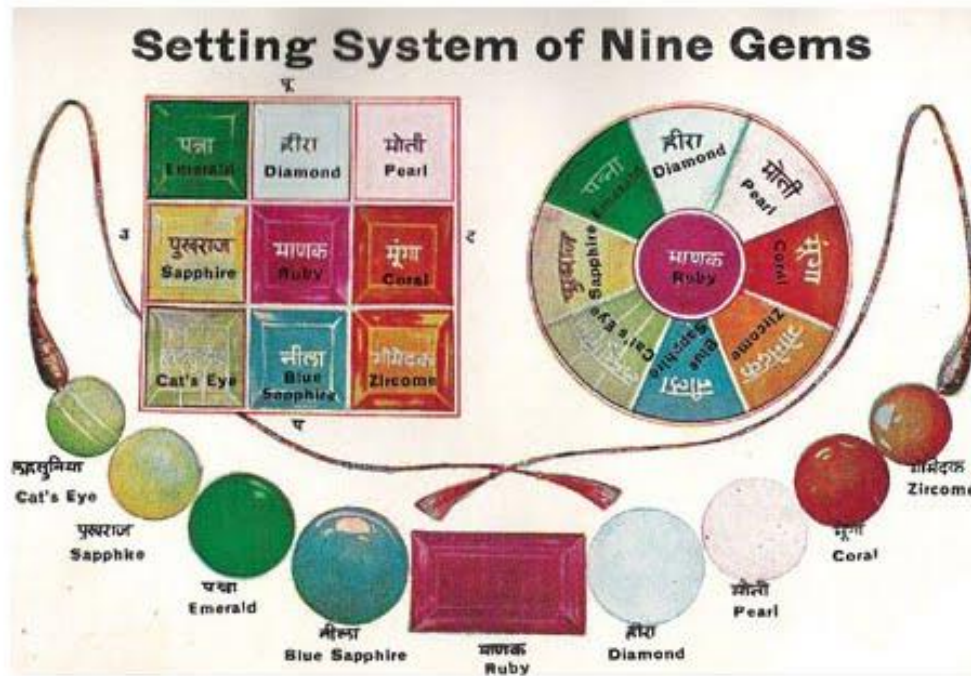

Setting system of 9 gems.

The Nine Gems, Nine Planets & Vedic Zodiac

<p>GEMSTONES Ruby, red spinel & red garnet Natural Pearl, moonstone & white coral Red Coral, red carnelian & red blood stone Emerald, tsavorite & green tourmaline Yellow Sapphire, yellow topaz & tourmaline Diamond, white sapphire & colorless quartz Blue Sapphire, iolite & indicolite Hessonite, hyacinth & spessertite Cat's Eye Chrysoberyl tourmaline& fibrolite</p>	<p>RULING PLANET Sun (Surya) Moon (Chandra) Mars (Mangala) Mercury (Budha) Jupiter (Brihaspati) Venus (Shukra) Saturn (Shani) Rahu (Moon's N Node) Ketu (Moon's S Node)</p>	<p>ZODIAC MOON SIGN Leo Cancer Aries / Scorpio Gemini / Virgo Sagittarius / Pisces Taurus / Libra Capricorn / Aquarius Not applicable* Not applicable*</p>
---	--	---